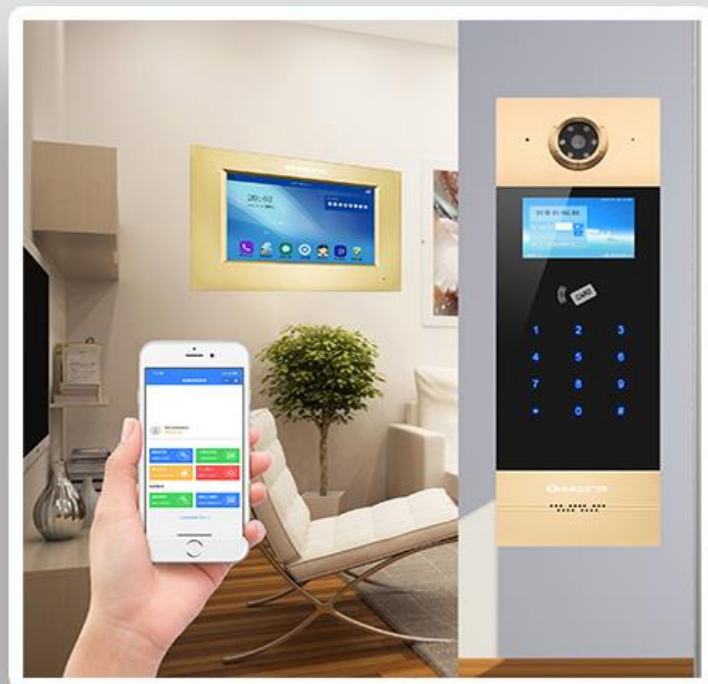

企业资质

Enterprise qualification

业务范围

scope of business

楼宇可视对讲门禁
Building visual intercom access control

人脸识别人行通道闸
Face recognition pedestrian gateway

智慧停车
Smart parking

智能指纹锁
Smart fingerprint lock